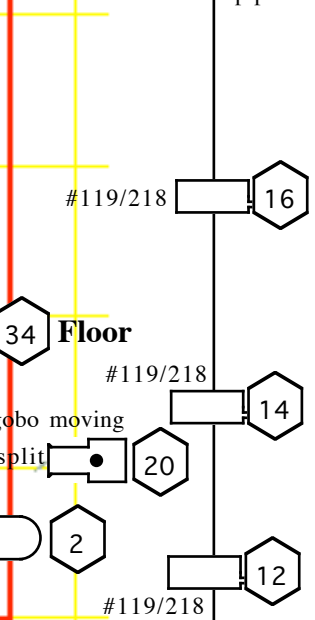

Low X light position

If not - then pipeends

Low X light position

If not - then pipeends

Yellow lines are 1m apart

Yellow lines are 1m apart

Yellow lines are 1m apart

PLAYING AREA LINE

SEATING LINE

Chinese Whispers by Francesca Beard - LX Plan Tour UK Theatre 2005			
Director - Rachel Mars and Arlette George	Visuals - Jason Specimin	Lighting Designer - Flick Ansell	Composition - Piers
Version 1 Drawn by Flick Ansell 07932 009732		Any changes or cuts must be checked with Flick Ansell	
This plan represents an artistic impression of the Lighting Design for <i>Chinese Whispers</i> . All rigging must adhere to the most stringent local health and safety rules. The Designer will not be held responsible for any accidents or incidents occurred whilst rigging or using this rig to staff or public.			
7th May 2005	Scale 1:50	COPYRIGHT	