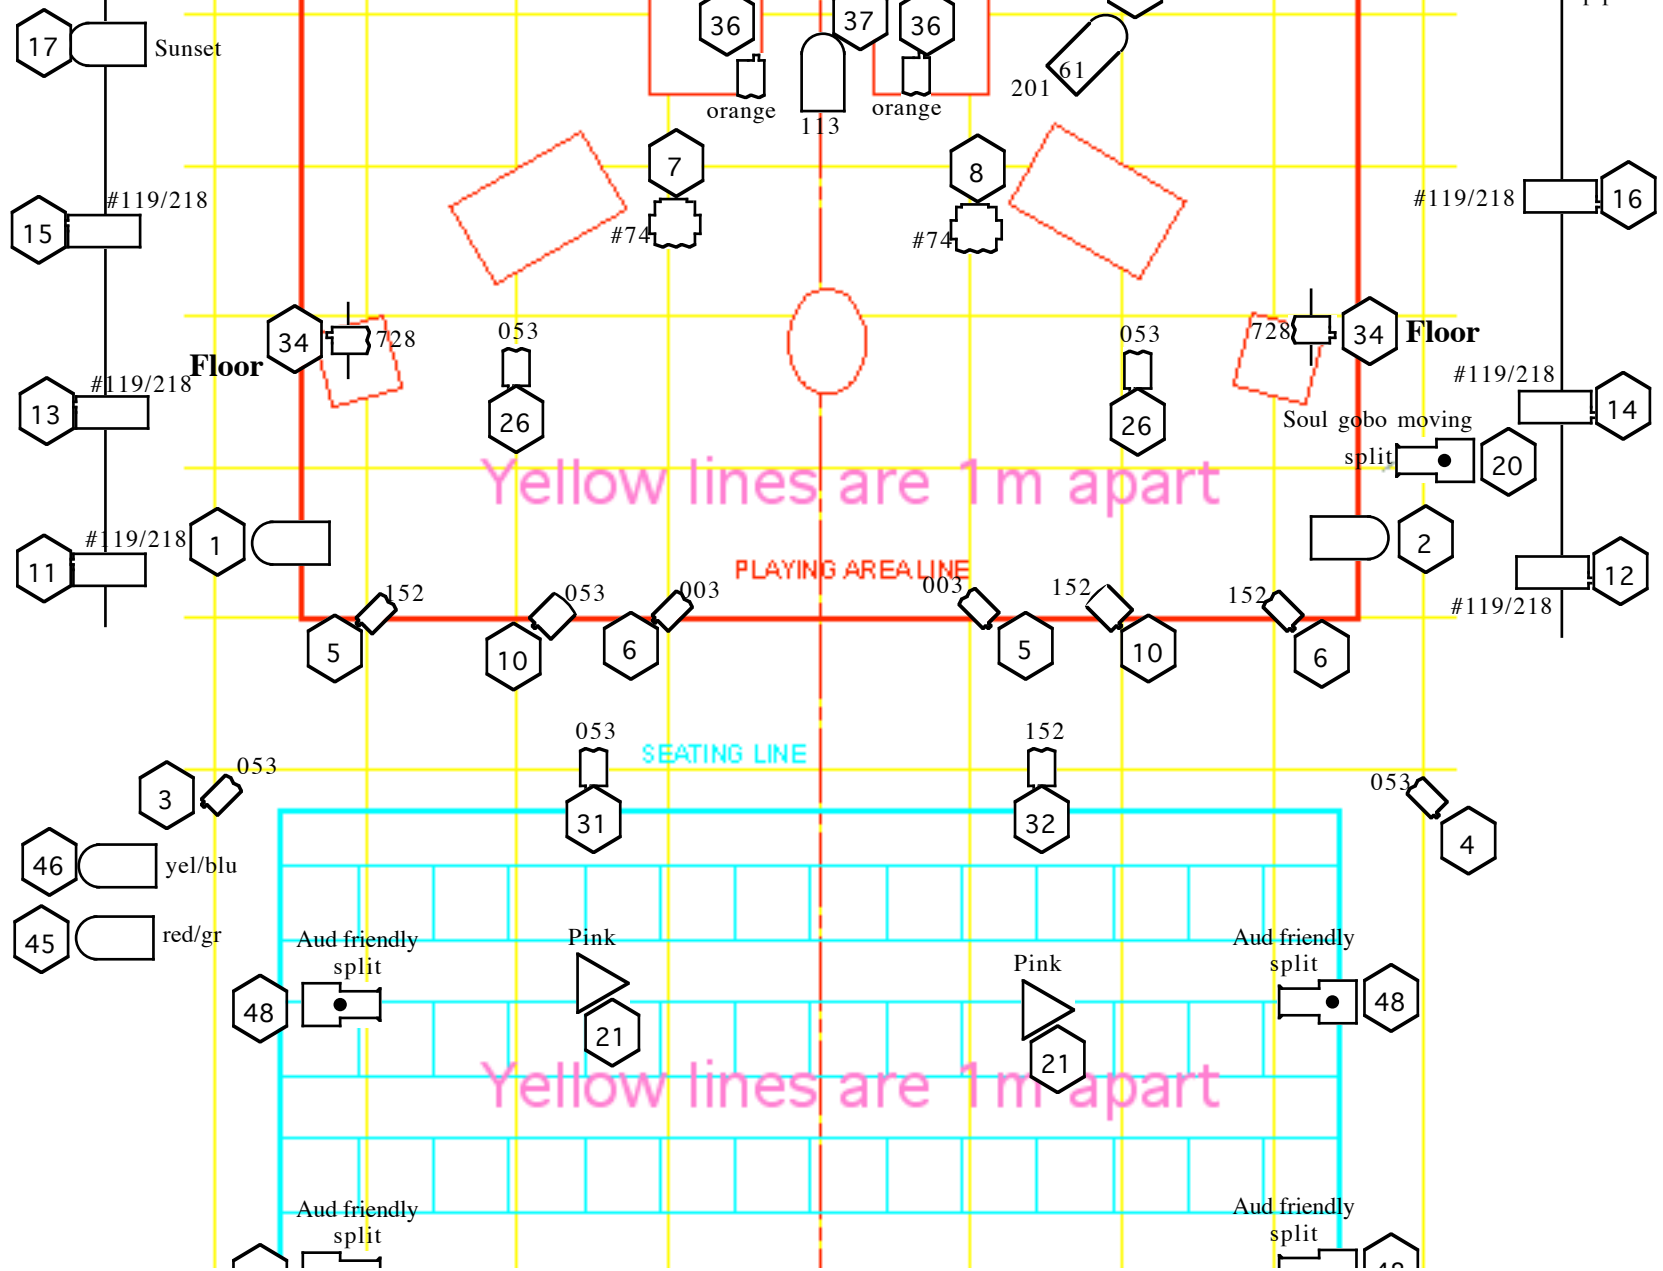

Low X light position

If not - then pipeends

Low X light position

If not - then pipeends

Yellow lines are 1m apart

Yellow lines are 1m apart

Yellow lines are 1m apart

PLAYING AREA LINE

SEATING LINE

Chinese Whispers by Francesca Beard - LX Plan Tour UK Theatre 2005			
Director - Rachel Mars and Arlette George	Visuals - Jason Specimin	Lighting Designer - Flick Ansell	Composition - Piers
Version 1 Drawn by Flick Ansell 07932 009732		Any changes or cuts must be checked with Flick Ansell	
This plan represents an artistic impression of the Lighting Design for <i>Chinese Whispers</i> . All rigging must adhere to the most stringent local health and safety rules. The Designer will not be held responsible for any accidents or incidents occurred whilst rigging or using this rig to staff or public.			
7th May 2005	Scale 1:50	COPYRIGHT	

Chinese Whispers Plinth with TV

Chinese Whispers Francesca's egg!